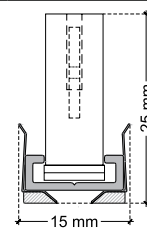

TECHNICAL DATA SHEET

LFALC IP20 / Aga-Led® Type B

VERSION - 06.07.2017

STANDARD LUMINAIRE

Reference	LFALC
Protection Class	IP20
Lighting Source	Aga-Led® Type B
Connector	4 Positions on B'Light conductor 16mm ²
Dimensions	13x23mm
Standard Length	330 - 670 - 1000 - 1330 - 1670 - 2000mm
Length on measure	on request up to 3000mm
Nb Lighting Unit	18 LED/m
Voltage	24V
Power	17.28W/m to 21.60 W/m
Connecting Cable	COS3: 1m standard cable 2x1.5mm ²

FCP (fixed with screw)

ON REQUEST: LFALC Fixation BFA

ON REQUEST : Connecting Cable

COS4 Linear bridging

2x8cm conductors of 2.5mm²

COS4a Corner bridging

1x8cm conductors of 2.5mm²
1x11cm conductors of 2.5mm²