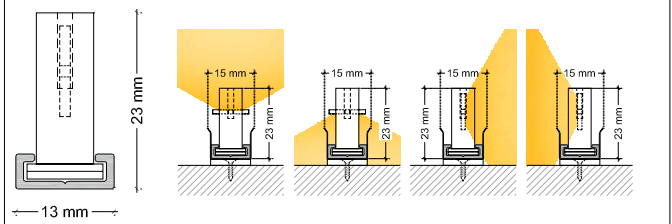

TECHNICAL DATA SHEET

LFALC IP20 / Aga-Led® Type B

VERSION - 06.07.2017

STANDARD LUMINAIRE

Reference	LFALC
Protection Class	IP20
Lighting Source	Aga-Led® Type B
Connector	4 Positions on B'Light conductor 16mm²
Dimensions	13x23mm
Standard Length	330 - 670 - 1000 - 1330 - 1670 - 2000mm
Length on measure	on request up to 3000mm
Nb Lighting Unit	18 LED/m
Voltage	24V
Power	17.28W/m to 21.60 W/m
Connecting Cable	COS3: 1m standard cable 2x1.5mm²

APPLICATION: cornices, handrails, stairs, shelves

LFALC / AGA-LED® TYPE B - 4 Positions

FINISH

Color Finishing Profil

Standard	Natural Anodised Aluminium
On request	Thermo-Enameling
	Powder Coating RAL
	Color Anodising
	Polished Aluminium Chrome Aspect
	Polished Aluminium Gold Aspect

ON REQUEST

Fixation	BFA (fixed with screw) FCP (fixed with screw) FCP-S (fixed with tape & screw)
Connecting Cable	COS4 - COS4a
Connecting Plug	AMS / AF
Dimming Option	1-10V, Dali, KNX <i>Ask technical departement for more information</i>

LIGHTING SOURCE

Lighting Source	Aga-Led® Type B - Generation 2	
Ref	B3	B6
Power	0.96W	1.2W
Voltage	24V	24V
Beam Angle	120°	120°
CRI	80	80
Lifetime	50'000h	
Working T°	-20°C to +45°C	
Environmental protection	Modified acrylate resin	

Color Temperature & Luminous Flux / Unit

	2200K	2400K	2700K	3000K	4000K
Aga-Led® B3-G2	--	97 lm	137lm	137lm	137lm
Aga-Led® B6-G2	129 lm	140 lm	166 lm	166 lm	166 lm

CERTIFICAT

ON REQUEST: LFALC Fixation

FCP-S (fixed with tape & screw)

FCP (fixed with screw)

ON REQUEST: LFALC Fixation BFA

ON REQUEST : Connecting Cable

COS4 Linear bridging

2x8cm conductors of 2.5mm²

COS4a Corner bridging

1x8cm conductors of 2.5mm²
1x11cm conductors of 2.5mm²

ON REQUEST : Connecting plug AF/AMS