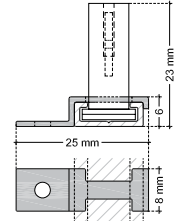

TECHNICAL DATA SHEET

LFALC IP20 / Aga-Led® Type B

VERSION - 06.07.2017

STANDARD LUMINAIRE

Reference	LFALC
Protection Class	IP20
Lighting Source	Aga-Led® Type B
Connector	4 Positions on B'Light conductor 16mm ²
Dimensions	13x23mm
Standard Length	330 - 670 - 1000 - 1330 - 1670 - 2000mm
Length on measure	on request up to 3000mm
Nb Lighting Unit	18 LED/m
Voltage	24V
Power	17.28W/m to 21.60 W/m
Connecting Cable	COS3: 1m standard cable 2x1.5mm ²

FCP (fixed with screw)

ON REQUEST: LFALC Fixation BFA

ON REQUEST : Connecting Cable

COS4 Linear bridging

2x8cm conductors of 2.5mm²

COS4a Corner bridging

1x8cm conductors of 2.5mm²
1x11cm conductors of 2.5mm²