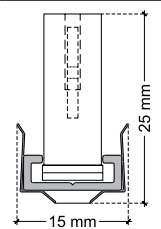

TECHNICAL DATA SHEET

LFALC IP20 / Aga-Led® Type B

VERSION - 06.07.2017

STANDARD LUMINAIRE

Reference	LFALC
Protection Class	IP20
Lighting Source	Aga-Led® Type B
Connector	4 Positions on B'Light conductor 16mm ²
Dimensions	13x23mm
Standard Length	330 - 670 - 1000 - 1330 - 1670 - 2000mm
Length on measure	on request up to 3000mm
Nb Lighting Unit	18 LED/m
Voltage	24V
Power	17.28W/m to 21.60 W/m
Connecting Cable	COS3: 1m standard cable 2x1.5mm ²

FCP (fixed with screw)

ON REQUEST: LFALC Fixation BFA

ON REQUEST : Connecting Cable

COS4 Linear bridging

2x8cm conductors of 2.5mm²

COS4a Corner bridging

1x8cm conductors of 2.5mm²
1x11cm conductors of 2.5mm²