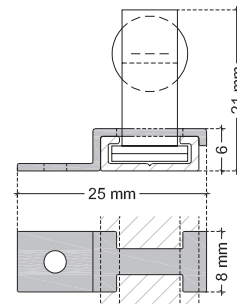

LFX + BFA

LIGHTING SOURCE

Lighting Source	Xenon Long Life			
Glass	Clear or Frosted			
Power	3W	5W	8.5W	10W
Voltage	24V	24V	24V	24V
Beam Angle	360°	360°	360°	360°
Color Temperature	2300K	2400K	2600K	2500K
Light Output lm/unit	12.6lm	40lm	95lm	90lm
Lifetime	20'000h	20'000h	10'000h	20'000h

ON REQUEST : Connecting Cable

COS3 Power Connector

2x1m conductors of 2.5mm²

COS4 Linear bridging

2x8cm conductors of 2.5mm²

COS4a Corner bridging

1x8cm conductors of 2.5mm²
1x11cm conductors of 2.5mm²

CERTIFICAT

ON REQUEST : Connecting plug AF/AMS