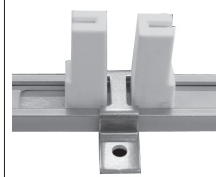

TECHNICAL DATA SHEET

LFX IP20 / Xenon

VERSION - 16.03.2016

STANDARD LUMINAIRE

Reference	LFX			
Protection Class	IP20			
Lighting Source	Xenon			
Connector	Rigid Loop on B'Light conductor 16mm²			
Dimensions	13 x 21mm			
Standard Length	330 - 670 - 1000 - 1330 - 1670 - 2000mm			
Length on measure	on request up to 3000mm			
Nb Lighting Unit	18 bulbs/m			
Voltage	24V			
Power	3W	5W	8.5W	10W
	54 W/m	90 W/m	153 W/m	180 W/m

APPLICATION: cornices, handrails, stairs, shelves

LFX / XENON - Rigid Loop

FINISH

Color Finishing Profil

Standard	Natural Anodised Aluminium
On request	Thermo-Enameling Powder Coating RAL Color Anodising Polished Aluminium Chrome Polished Aluminium Old Gold Aspect

LFX + FCP-S

ON REQUEST

Fixation	BFA (Width: +12mm) FCP-S (Width: +2mm / Ht: +3mm)
Connecting Cable	COS3 - COS4 - COS4a
Connecting Plug	AF / AMS
Dimming Option	1-10V, Dali, KNX <i>Ask technical departement for more information</i>

LFX + BFA

LIGHTING SOURCE

Lighting Source	Xenon Long Life			
Glass	Clear or Frosted			
Power	3W	5W	8.5W	10W
Voltage	24V	24V	24V	24V
Beam Angle	360°	360°	360°	360°
Color Temperature	2300K	2400K	2600K	2500K
Light Output lm/unit	12.6lm	40lm	95lm	90lm
Lifetime	20'000h	20'000h	10'000h	20'000h

ON REQUEST : Connecting Cable

COS3 Power Connector

2x1m conductors of 2.5mm²

COS4 Linear bridging

2x8cm conductors of 2.5mm²

COS4a Corner bridging

1x8cm conductors of 2.5mm²
1x11cm conductors of 2.5mm²

CERTIFICAT

ON REQUEST : Connecting plug AF/AMS