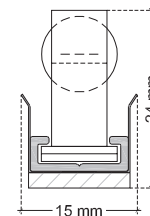

TECHNICAL DATA SHEET

LFX IP20 / Xenon

VERSION - 16.03.2016

STANDARD LUMINAIRE

Reference	LFX			
Protection Class	IP20			
Lighting Source	Xenon			
Connector	Rigid Loop on B'Light conductor 16mm²			
Dimensions	13 x 21mm			
Standard Length	330 - 670 - 1000 - 1330 - 1670 - 2000mm			
Length on measure	on request up to 3000mm			
Nb Lighting Unit	18 bulbs/m			
Voltage	24V			
Power	3W	5W	8.5W	10W
	54 W/m	90 W/m	153 W/m	180 W/m

APPLICATION: cornices, handrails, stairs, shelves

LFX / XENON - Rigid Loop

FINISH

Color Finishing Profil

Standard	Natural Anodised Aluminium
On request	Thermo-Enameling Powder Coating RAL Color Anodising Polished Aluminium Chrome Polished Aluminium Old Gold Aspect

LFX + FCP-S

ON REQUEST

Fixation	BFA (Width: +12mm) FCP-S (Width: +2mm / Ht: +3mm)
Connecting Cable	COS3 - COS4 - COS4a
Connecting Plug	AF / AMS
Dimming Option	1-10V, Dali, KNX <i>Ask technical departement for more information</i>

LFX + BFA

LIGHTING SOURCE

Lighting Source	Xenon Long Life			
Glass	Clear or Frosted			
Power	3W	5W	8.5W	10W
Voltage	24V	24V	24V	24V
Beam Angle	360°	360°	360°	360°
Color Temperature	2300K	2400K	2600K	2500K
Light Output lm/unit	12.6lm	40lm	95lm	90lm
Lifetime	20'000h	20'000h	10'000h	20'000h

ON REQUEST : Connecting Cable

COS3 Power Connector

2x1m conductors of 2.5mm²

COS4 Linear bridging

2x8cm conductors of 2.5mm²

COS4a Corner bridging

1x8cm conductors of 2.5mm²
1x11cm conductors of 2.5mm²

CERTIFICAT

ON REQUEST : Connecting plug AF/AMS