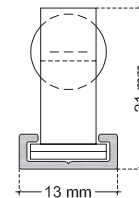

LFX / XENON - Rigid Loop