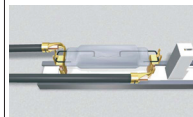

ON REQUEST : Connecting Cable

COS3 Power Connector