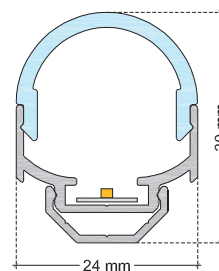

ON REQUEST: LU4AL Cover

VRC (or VRM)