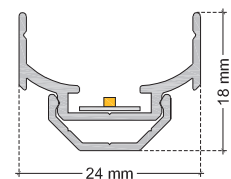

ON REQUEST: LU4AL Fixation FCU