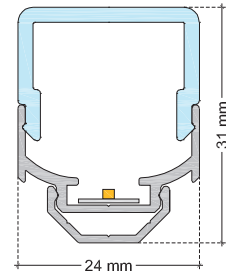

ON REQUEST: LU4AL Cover

VRC (or VRM)

VSC (or VSM)

ON REQUEST: LU4AL End Caps

EU4

EU4C

ON REQUEST : Connecting plug AF/AMS