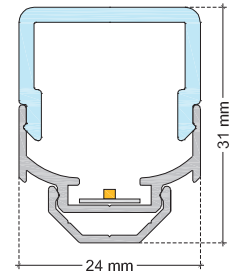

VSC (or VSM)

ON REQUEST: LU4AL End Caps

EU4

EU4C

ON REQUEST: Connecting plug AF/AMS