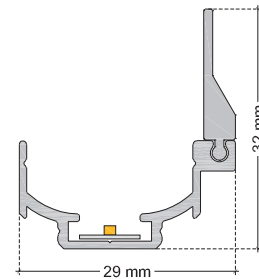

TECHNICAL DATA SHEET

LU4CAL IP20 / Flex Advance

VERSION - 28.04.2016

STANDARD LUMINAIRE

Reference	LU4CAL
Protection Class	IP20
Lighting Source	Flex Advance
Dimensions	29 x 32mm
Standard Length	330 - 670 - 1000 - 1330 - 1670 - 2000mm
Length on measure	on request up to 3000mm
Nb Lighting Unit	70 LED/m
Voltage	24V
Power	4.3W/m to 13.8W/m
Connecting Cable	1m standard cable 2x1.5mm²

APPLICATION: Cornices, Windows, Balustrades

LU4CAL / Flex Advance

FINISH

Color Finishing Profil

Standard	Natural Anodised Aluminium
On request	Thermo-Enameling Powder Coating RAL Color Anodising Polished Aluminium Chrome Aspect Polished Aluminium Gold Aspect

ON REQUEST

Fixation	FCU (Width: +4mm)
Cover	VRC (Clear Glass) / VRM (Opaline Glass) VSC (Clear Glass) / VSM (Opaline Glass)
End Caps	EU4 EU4C (For VSC/VSM Cover)
Connecting Plug	AMS / AF
Dimming Option	1-10V, Dali, KNX <i>Ask technical departement for more information</i>