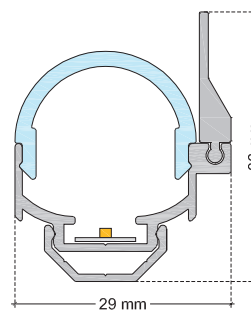

ON REQUEST: LU4CAL Cover

VRC (or VRM)

VSC (or VSM)

LIGHTING SOURCE

Ref	FLEX-ADVANCE
Voltage	24V
Beam Angle	120°
CRI	>80
Cut-Options	every 100mm
Lifetime	50'000h or 5 years
Working T°	-35°C to +50°C
Dimming Control	24V Constant Voltable / 1-10V, Dali, KNX

Flex Advance - Power and Luminous Flux per meter

	3000K	4000K
	4.3W/m - 510lm/m	4.3W/m - 510lm/m
	8.9W/m - 1020lm/m	8.9W/m - 1020lm/m
	13.8W/m - 1530lm/m	13.8W/m - 1530lm/m

CERTIFICAT

ON REQUEST: LU4CAL End Caps

EU4

EU4C

ON REQUEST: Connecting plug AF/AMS