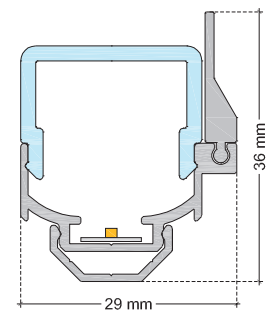

ON REQUEST: LU4AL Cover

VRC (or VRM)

VSC (or VSM)

ON REQUEST: LU4AL End Caps

EU4

EU4C

ON REQUEST : Connecting plug AF/AMS