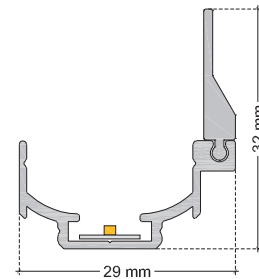

TECHNICAL DATA SHEET

LU4AL IP20 / Flex Excite

VERSION - 28.04.2016

STANDARD LUMINAIRE

Reference	LU4AL
Protection Class	IP20
Lighting Source	Flex Excite
Dimensions	24 x32mm
Standard Length	330 - 670 - 1000 - 1330 - 1670 - 2000mm
Length on measure	on request up to 3000mm
Nb Lighting Unit	140 LED/m
Voltage	24V
Power	6.2W/m to 26W/m
Connecting Cable	1m standard cable 2x1.5mm²

FINISH

Color Finishing Profil

Standard	Natural Anodised Aluminium
On request	Thermo-Enameling Powder Coating RAL Color Anodising Polished Aluminium Chrome Aspect Polished Aluminium Gold Aspect

ON REQUEST

Fixation	FCU (Width: +4mm)
Cover	VRC (Clear Glass) / VRM (Opaline Glass) VSC (Clear Glass) / VSM (Opaline Glass)
End Caps	EU4 EU4C (For VSC/VSM Cover)
Connecting Plug	AMS / AF
Dimming Option	1-10V, Dali, KNX <i>Ask technical departement for more information</i>

LIGHTING SOURCE

Ref	FLEX-EXCITE
Voltage	24V
Beam Angle	120°
CRI	>90
Cut-Options	every 50mm
Lifetime	50'000h or 5 years
Working T°	-35°C to +50°C
Dimming Control	24V Constant Voltable / 1-10V, Dali, KNX

Flex Excite - Power and Luminous Flux per meter

	2700K	3000K	4000K
6.2W/m - 600lm/m	6.2W/m - 600lm/m	5.6W/m - 615lm/m	
11.2W/m - 1190lm/m	11.2W/m - 1190lm/m	10.8W/m - 1220lm/m	
18W/m - 1770lm/m	18W/m - 1770lm/m	15.8W/m - 1220lm/m	
2 W/m - 2470lm/m	26W/m - 2470lm/m	22.6W/m - 2440lm/m	

CERTIFICAT

APPLICATION: Cornices, Windows, Balustrades

LU4AL / Flex Excite