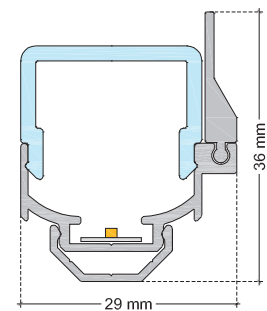

ON REQUEST: LU4CAL Cover

VRC (or VRM)

VSC (or VSM)

LIGHTING SOURCE

Ref	FLEX-ADVANCE
Voltage	24V
Beam Angle	120°
CRI	>80
Cut-Options	every 100mm
Lifetime	50'000h or 5 years
Working T°	-35°C to +50°C
Dimming Control	24V Constant Voltable / 1-10V, Dali, KNX

Flex Advance - Power and Luminous Flux per meter

	3000K	4000K
	4.3W/m - 510lm/m	4.3W/m - 510lm/m
	8.9W/m - 1020lm/m	8.9W/m - 1020lm/m
	13.8W/m - 1530lm/m	13.8W/m - 1530lm/m

CERTIFICAT

ON REQUEST: LU4CAL End Caps

EU4

EU4C

ON REQUEST: Connecting plug AF/AMS