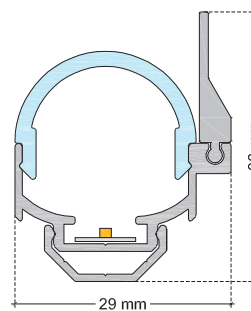

ON REQUEST: LU4AL Cover

VRC (or VRM)

VSC (or VSM)

ON REQUEST: LU4AL End Caps

EU4

EU4C

ON REQUEST : Connecting plug AF/AMS