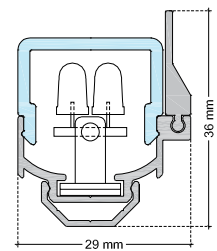

ON REQUEST: LU4CSAL Cover

VRC (or VRM)

VSC (or VSM)

ON REQUEST: LU4CSAL End Caps

EU4

EU4C

ON REQUEST : Connecting plug AF/AMS