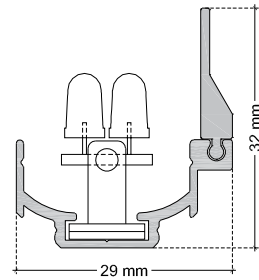

LU4CSAL - AGA-LED® TYPE A