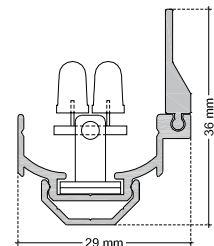

ON REQUEST: LU4CSAL Fixation FCU