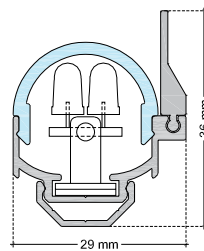

ON REQUEST: LU4CSAL Cover

VRC (or VRM)

VSC (or VSM)

ON REQUEST: LU4CSAL End Caps

EU4

EU4C

ON REQUEST : Connecting plug AF/AMS