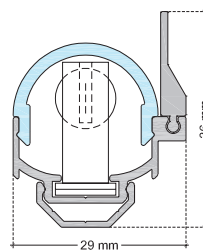

CERTIFICAT

APPLICATION: Cornices, Stairs, Shelves

LU4CX-AC / Xenon - Rigid Loop

ON REQUEST: LU4CX-AC Fixation FCU

ON REQUEST: LU4CX-AC Cover

VRC (or VRM)
Xenon 5W max.

VSC (or VSM)
Xenon 5W max.

ON REQUEST: LU4X-AC End Caps

EU4

EU4C

ON REQUEST : Connecting plug AF/AMS