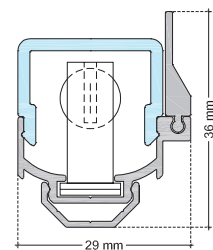

TECHNICAL DATA SHEET

LU4CX-AC IP20 / Xenon

VERSION - 28.05.2016

STANDARD LUMINAIRE

Reference	LU4CX-AC			
Protection Class	IP20			
Lighting Source	Xenon			
Connector	Rigid Loop on B'Light conductor 16mm ²			
Dimensions	29 x 32mm			
Standard Length	330 - 670 - 1000 - 1330 - 1670 - 2000mm			
Length on measure	on request up to 3000mm			
Nb Lighting Unit	18 bulbs/m			
Voltage	24V			
Power	3W	5W	8.5W	10W
	54 W/m	90 W/m	153 W/m	180 W/m
Connecting Cable	1m standard cable 2x2.5mm ²			

CERTIFICAT

APPLICATION: Cornices, Stairs, Shelves

LU4CX-AC / Xenon - Rigid Loop

ON REQUEST: LU4CX-AC Fixation FCU

ON REQUEST: LU4CX-AC Cover

VRC (or VRM)
Xenon 5W max.

VSC (or VSM)
Xenon 5W max.

ON REQUEST: LU4X-AC End Caps

EU4

EU4C

ON REQUEST : Connecting plug AF/AMS