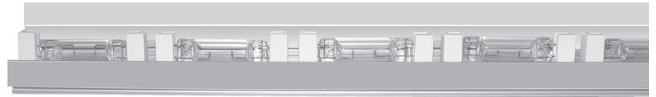

TECHNICAL DATA SHEET

LU4CX-AC IP20 / Xenon

VERSION - 28.05.2016

STANDARD LUMINAIRE

Reference	LU4CX-AC			
Protection Class	IP20			
Lighting Source	Xenon			
Connector	Rigid Loop on B'Light conductor 16mm²			
Dimensions	29 x 32mm			
Standard Length	330 - 670 - 1000 - 1330 - 1670 - 2000mm			
Length on measure	on request up to 3000mm			
Nb Lighting Unit	18 bulbs/m			
Voltage	24V			
Power	3W	5W	8.5W	10W
	54 W/m	90 W/m	153 W/m	180 W/m
Connecting Cable	1m standard cable 2x2.5mm²			

FINISH

Color Finishing Profil

Standard	Natural Anodised Aluminium
On request	Thermo-Enameling Powder Coating RAL Color Anodising Polished Aluminium Chrome Aspect Polished Aluminium Old Gold Aspect

ON REQUEST

Fixation	FCU (Width: +4mm)
Reflector	RIP
Cover	VRC (Clear Glass) / VRM (Opaline Glass) VSC (Clear Glass) / VSM (Opaline Glass)
End Caps	EU4 EU4C (For VSC/VSM Cover)
Connecting Plug	AMS / AF
Dimming Option	Phase 220V, Dali, KNX <i>Ask technical departement for more information</i>

LIGHTING SOURCE

Lighting Source	Xenon Long Life			
Glass	Clear or Frosted			
Power	3W	5W	8.5W	10W
Voltage	24V	24V	24V	24V
Beam Angle	360°	360°	360°	360°
Color Temperature	2300K	2400K	2600K	2500K
Light Output lm/unit	12.6lm	40lm	95lm	90lm
Lifetime	20'000h	20'000h	10'000h	20'000h

CERTIFICAT

APPLICATION: Cornices, Stairs, Shelves