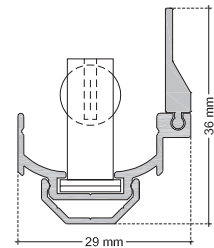

TECHNICAL DATA SHEET

LU4CX-AC IP20 / Xenon

VERSION - 28.05.2016

STANDARD LUMINAIRE

Reference	LU4CX-AC			
Protection Class	IP20			
Lighting Source	Xenon			
Connector	Rigid Loop on B'Light conductor 16mm ²			
Dimensions	29 x 32mm			
Standard Length	330 - 670 - 1000 - 1330 - 1670 - 2000mm			
Length on measure	on request up to 3000mm			
Nb Lighting Unit	18 bulbs/m			
Voltage	24V			
Power	3W	5W	8.5W	10W
	54 W/m	90 W/m	153 W/m	180 W/m
Connecting Cable	1m standard cable 2x2.5mm ²			

CERTIFICAT

APPLICATION: Cornices, Stairs, Shelves

LU4CX-AC / Xenon - Rigid Loop

ON REQUEST: LU4CX-AC Fixation FCU

ON REQUEST: LU4CX-AC Cover

VRC (or VRM)
Xenon 5W max.

VSC (or VSM)
Xenon 5W max.

ON REQUEST: LU4X-AC End Caps

EU4

EU4C

ON REQUEST : Connecting plug AF/AMS