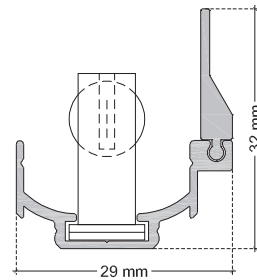

LU4CX-AC / Xenon - Rigid Loop