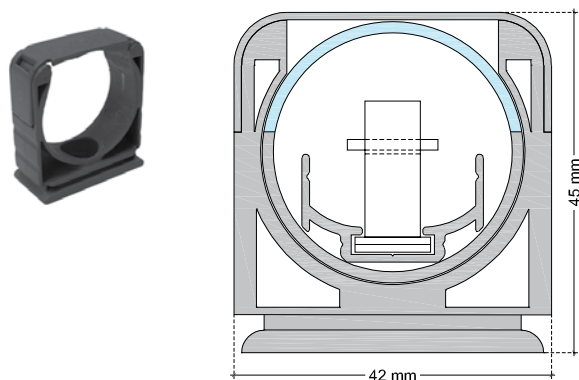

TECHNICAL DATA SHEET

LU4TAL IP68 / Aga-Led® Type B

VERSION - 16.05.2017

STANDARD LUMINAIRE

Reference	LU4TAL68
Protection Class	IP68 - 1meter
Lighting Source	Aga-Led® Type B
Connector	Rigid Loop on B'Light conductor 16mm ²
Dimensions	ø35mm
Lenght standard	135 - 520 - 1015 - 1510 - 2005 - 2665 - 2995mm
Lenght on measure	on request up to 2995mm
Nb Lighting Source	17 LED/m
Voltage	24V
Power	With B3: 16.32W/m With B6: 20.4 W/m
Connecting Cable	One Side: 1m cable Silicone 180° 2x1.5mm ²
End Caps	RECS

LU4TAL68 / AGA-LED® TYPE B - Rigid Loop

FINISH

Color Finishing Profil

Standard Polycarbonate
Not suitable for swimming-pool or chlorine environment

ON REQUEST

Fixation	FL (Width:+7mm - Ht:+10mm)
Connecting Cable	Two sides: in and out cables
Connecting Plug	AMS / AF or AMS-E / AF-E
Dimming Option	1-10V, Dali, KNX <i>Ask technical departement for more information</i>

ON REQUEST: LU4T68 Fixation

LIGHTING SOURCE

Lighting Source	Aga-Led® Type B - Generation 2	
Ref	B3	B6
Power	0.96W	1.2W
Voltage	24V	24V
Beam Angle	120°	120°
CRI	80	80
Lifetime	50'000h	
Working T°	-20°C to +45°C	
Environmental protection	Modified acrylate resin	