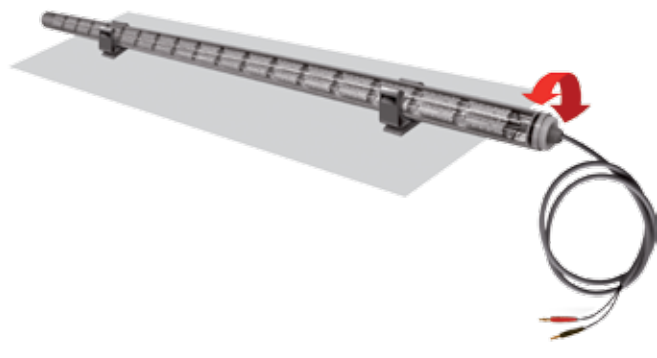

Color Temperature & Luminous Flux / Unit

	2200K	2400K	2700K	3000K	4000K
Aga-Led® B3-G2	--	97 lm	137lm	137lm	137lm
Aga-Led® B6-G2	129 lm	140 lm	166 lm	166 lm	166 lm