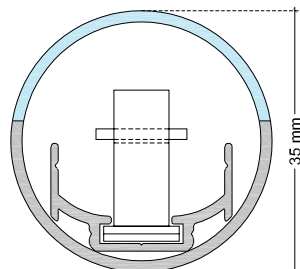

TECHNICAL DATA SHEET

LU4TAL IP68 / Aga-Led® Type B

VERSION - 16.05.2017

STANDARD LUMINAIRE

Reference	LU4TAL68
Protection Class	IP68 - 1meter
Lighting Source	Aga-Led® Type B
Connector	Rigid Loop on B'Light conductor 16mm ²
Dimensions	ø35mm
Lenght standard	135 - 520 - 1015 - 1510 - 2005 - 2665 - 2995mm
Lenght on measure	on request up to 2995mm
Nb Lighting Source	17 LED/m
Voltage	24V
Power	With B3: 16.32W/m With B6: 20.4 W/m
Connecting Cable	One Side: 1m cable Silicone 180° 2x1.5mm ²
End Caps	RECS

LU4TAL68 / AGA-LED® TYPE B - Rigid Loop

FINISH

Color Finishing Profil

Standard Polycarbonate
Not suitable for swimming-pool or chlorine environment

ON REQUEST

Fixation	FL (Width:+7mm - Ht:+10mm)
Connecting Cable	Two sides: in and out cables
Connecting Plug	AMS / AF or AMS-E / AF-E
Dimming Option	1-10V, Dali, KNX <i>Ask technical departement for more information</i>

ON REQUEST: LU4T68 Fixation

LIGHTING SOURCE

Lighting Source	Aga-Led® Type B - Generation 2	
Ref	B3	B6
Power	0.96W	1.2W
Voltage	24V	24V
Beam Angle	120°	120°
CRI	80	80
Lifetime	50'000h	
Working T°	-20°C to +45°C	
Environmental protection	Modified acrylate resin	