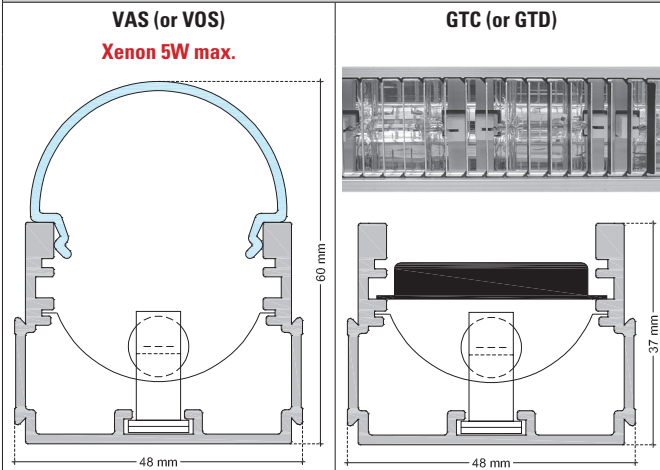

CERTIFICAT

ON REQUEST: LU5X Cover or Grid