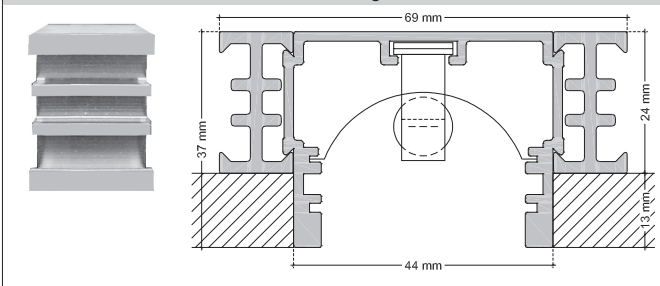

ON REQUEST: LU5 Fixation for false ceiling

ON REQUEST : Connecting plug AF/AMS