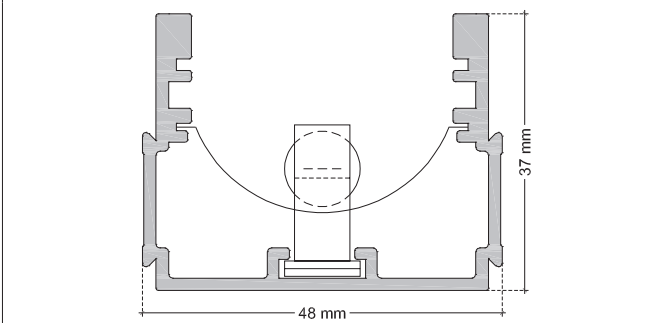

LU5X / Xenon

FINISH

Color Finishing Profil

Standard	Natural Anodised Aluminium
On request	Thermo-Enameling Powder Coating RAL Color Anodising Polished Aluminium Chrome Aspect Polished Aluminium Old Gold Aspect

ON REQUEST

Fixation	FELM : for false ceiling
Cover	VAS: Clear Glass / VOS: Opaline Glass
Grid	GTC - GTD : Simple or Double Transverse Grid
End Caps	ECM
Connecting Plug	AMS/AF
Dimming Option	Phase 220V, Dali, KNX <i>Ask technical departement for more information</i>

LIGHTING SOURCE

Lighting Source	Xenon Long Life			
Glass	Clear or Frosted			
Power	3W	5W	8.5W	10W
Voltage	24V	24V	24V	24V
Beam Angle	360°	360°	360°	360°
Color Temperature	2300K	2400K	2600K	2500K
Light Output lm/unit	12.6lm	40lm	95lm	90lm
Lifetime	20'000h	20'000h	10'000h	20'000h