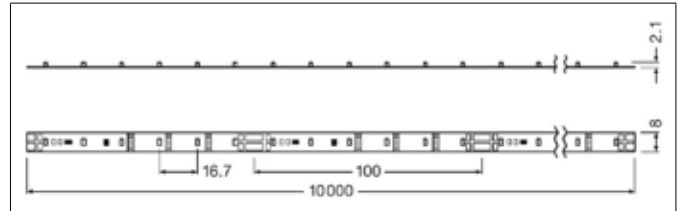

#### MECHANICAL SPECIFICATIONS

Nb Led	60 LED/m
Led Pitch	16.8mm
Cut-Out Options	every 100mm
Lifetime	50'000h or 5 years
Working T°	-30°C to +75°C
Energy Efficiency Class	A++