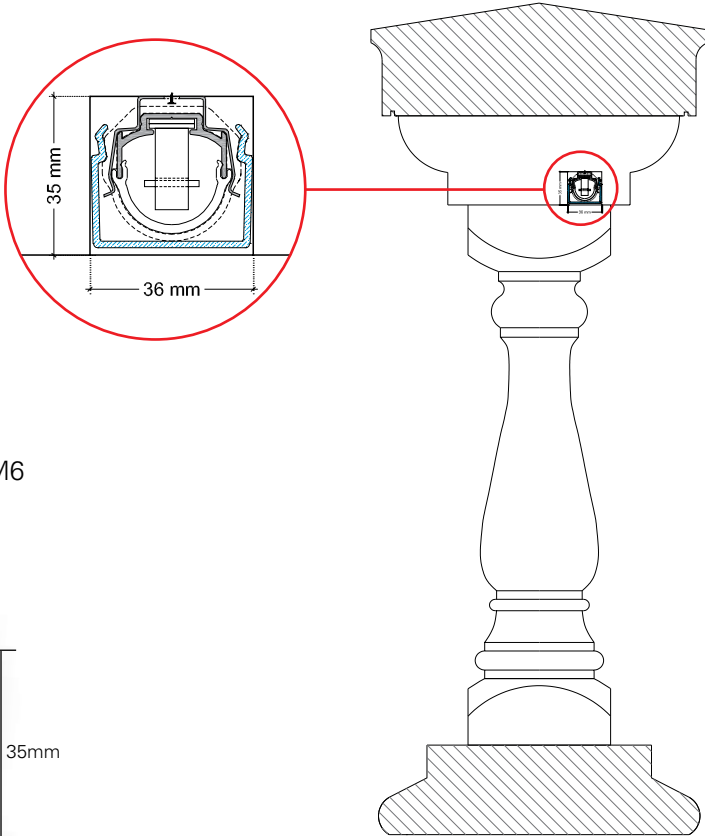

# IP 65 / IP66

Reference	<b>LU4EAL + VSM6</b>
Lighting unit (not included)	Aga-Led®
Connector	Rigid-Loop
Color temperature	from 2300K to 4000K
Dimensions	90 x 36 x 35 mm
Power Supply	24V
Power Feed	2 x cable PUR PUR 20cm (In and Out)
IP Protection	IP65 - IP66
Lenght (on mesure)	90mm to 3000mm
Finish	Body: Aluminium Cover: Opaline
Fixation	FCUB
Certifications	      
Recommandations	Ensure the correct LED polarity

## Dimensions