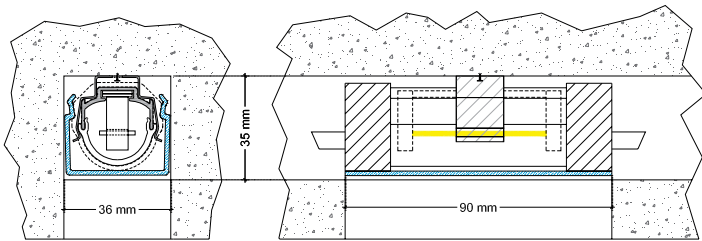

# IP 65 / IP66

Reference	<b>LU4EAL + VSM6</b>
Lighting unit (not included)	Aga-Led®
Connector	Rigid-Loop
Color temperature	from 2300K to 4000K
Dimensions	90 x 36 x 35 mm
Power Supply	24V
Power Feed	2 x cable PUR PUR 20cm (In and Out)
IP Protection	IP65 - IP66
Lenght (on mesure)	90mm to 3000mm
Finish	Body: Aluminium Cover: Opaline
Fixation	FCUB
Certifications	      
Recommandations	Ensure the correct LED polarity

## Dimensions