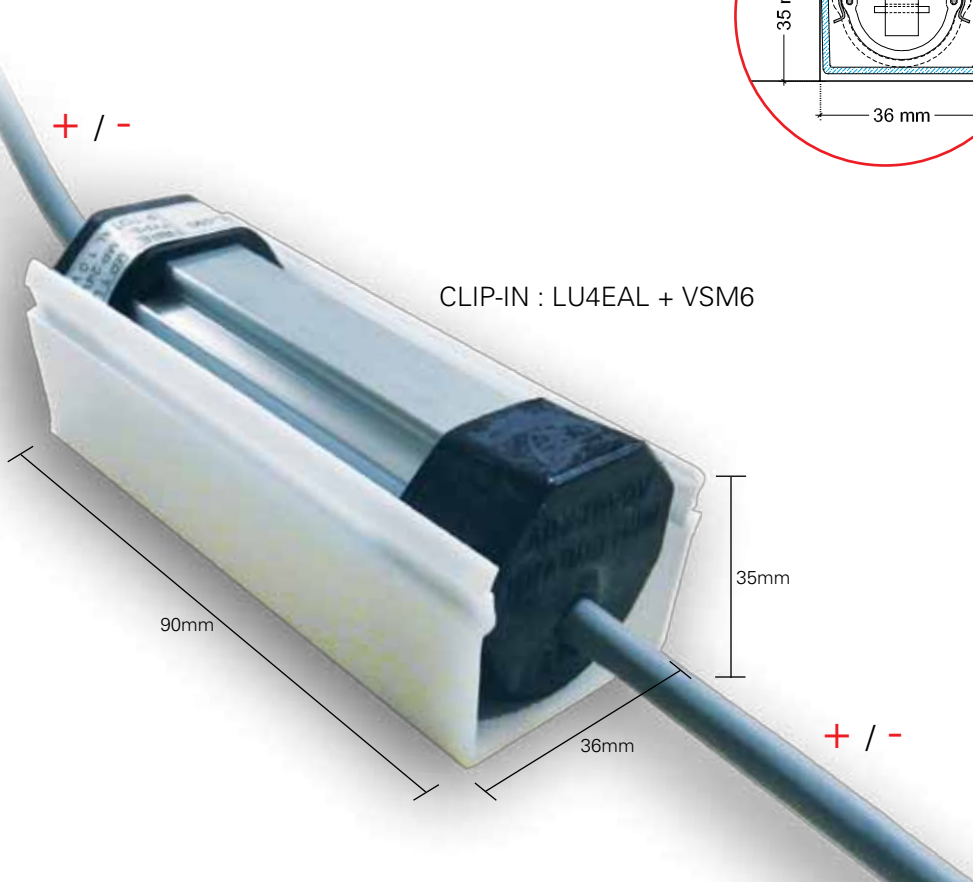

**AGABEKOV**  
LIGHTING COMPANY INTERNATIONAL®

**BALUSTRADE**  
LIGHTING FOR EXTERIOR AND INTERIOR

**UNIVERSAL 4 CLIP-IN**

# UNIVERSAL 4 CLIP-IN

The balusters provide an important piece of architectural beauty to emphasize your residential project.

Therefore we have developed our new tailored lighting fixture for exterior and interior balustrade, made of marble, stone or wood.

# IP 65 / IP66

Reference	<b>LU4EAL + VSM6</b>
Lighting unit (not included)	Aga-Led®
Connector	Rigid-Loop
Color temperature	from 2300K to 4000K
Dimensions	90 x 36 x 35 mm
Power Supply	24V
Power Feed	2 x cable PUR PUR 20cm (In and Out)
IP Protection	IP65 - IP66
Lenght (on mesure)	90mm to 3000mm
Finish	Body: Aluminium Cover: Opaline
Fixation	FCUB
Certifications	      
Recommandations	Ensure the correct LED polarity

## Dimensions