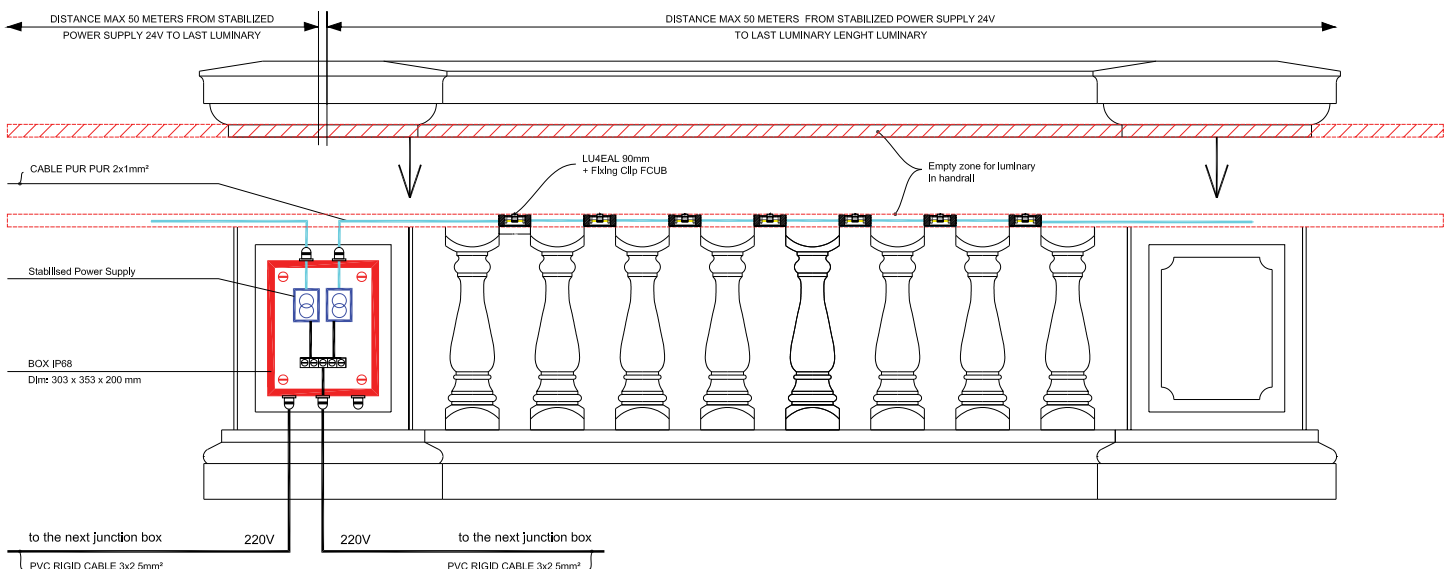

Fixation

FCUB

Example of wiring diagram (For dimming don't hesitate to contact us)