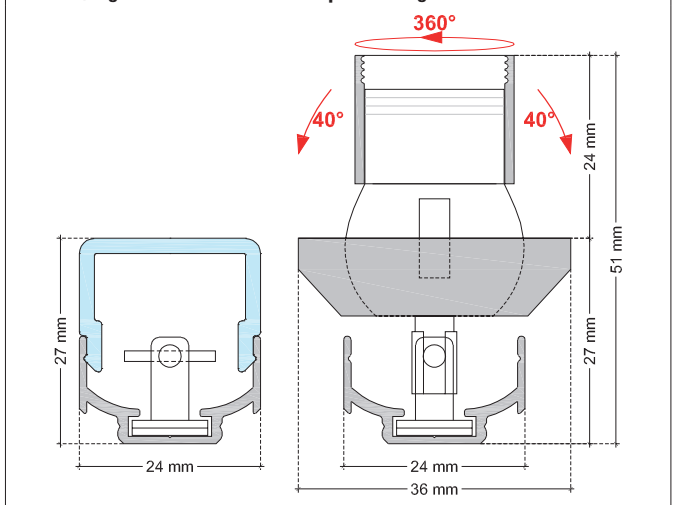

LU4SAL / Aga-Led® TYPE B + ARLS Spot with Aga-Led® BUR

ON REQUEST: End Caps EU4

Lighting Source 2

	Aga-Led® Type B - Generation 2			
Ref	B2	B3	B4	B6
Voltage	24V	24V	24V	24V
Power	1.2W	0.96W	1.2W	1.2W
Beam Angle	120°	120°	120°	120°
CRI	80	80	80	80
Color Temperature	Im/Unit			
	2200K	44 ~ 74	- -	50 ~ 85
	2400K	48 ~ 81	58 ~ 97	55 ~ 93
	2800K	68 ~ 114	82 ~ 137	66 ~ 111
	4000K	68 ~ 114	82 ~ 137	66 ~ 111
Lifetime	50'000h			
Working T°	-20°C to +45°C			
Environmental protection	Modified acrylate resin			

CERTIFICAT

Multifunctional diffusion and spot light
all **1** in

AGABEKOV SA Manufacture 6, ROUTE DE COMPOIS
CH-1222 VÉSENAZ - GENEVA - SWITZERLAND
Tel. +41 22 752 47 45 Fax. +41 22 752 37 08
E - mail: info@aaabekov.com

AGABEKOV SA Bureau d'etudes 6, ROUTE DE COMPOIS
CH-1222 VÉSENAZ - GENEVA - SWITZERLAND
Tel. +41 22 752 47 45 Fax. +41 22 752 37 08
Internet: www.aaabekov.com