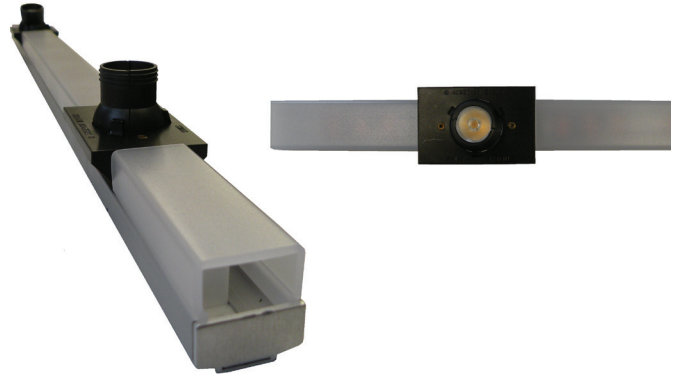

TECHNICAL DATA SHEET

LU4SAL IP20 + ARLS Orientable Spot / Aga-Led® Type B

VERSION - 01.03.2016

STANDARD LUMINAIRE

Reference	LU4SAL + ARLS
Protection Class	IP20
Lighting Source 1	Aga-Led® BUR for ARLS
Lighting Source 2	Aga-Led® Type B
Connector	Festoon on B'Light conductor 16mm ²
Dimensions	36 x 51mm
Length on measure	on request up to 3000mm
Voltage	24V
Power	1.2 W/Aga-Led® Type B - 1.8W/Aga-Led® BUR
Connecting Cable	1m standard cable 2x1.5mm ²
Cover	VRM: Opaline Glass

FINISH

Color Finishing Profil

Standard	Natural Anodised Aluminium
On request	Thermo-Enameling Powder Coating RAL Color Anodising Polished Aluminium Chrome or Old Gold Aspect

ON REQUEST

Fixation	FCU (Width: +4mm)
End Caps	EU4
Connecting Plug	AMS / AF
Dimming Option	1-10V, Dali, KNX <i>Ask technical departement for more information</i>

LIGHTING SOURCE

Lighting Source 1	Aga-Led® BUR for ARLS Spot			
Ref	BUR_14			
Voltage	24V (12V Dimmable)			
Power	1.8W			
Beam Angle	14°			
CRI	80			
Color Temperature	Im/Unit			
	2200K	67~74 lm		
	4000K	107~114 lm		
Lifetime	50'000h			
Working T°	-20°C ~ +40°C			

LU4SAL / Aga-Led® TYPE B + ARLS Spot with Aga-Led® BUR

ON REQUEST: End Caps EU4

Lighting Source 2

	Aga-Led® Type B - Generation 2			
Ref	B2	B3	B4	B6
Voltage	24V	24V	24V	24V
Power	1.2W	0.96W	1.2W	1.2W
Beam Angle	120°	120°	120°	120°
CRI	80	80	80	80
Color Temperature	Im/Unit			
	2200K	44 ~ 74	- -	50 ~ 85
	2400K	48 ~ 81	58 ~ 97	55 ~ 93
	2800K	68 ~ 114	82 ~ 137	66 ~ 111
	4000K	68 ~ 114	82 ~ 137	66 ~ 111
Lifetime	50'000h			
Working T°	-20°C to +45°C			
Environmental protection	Modified acrylate resin			